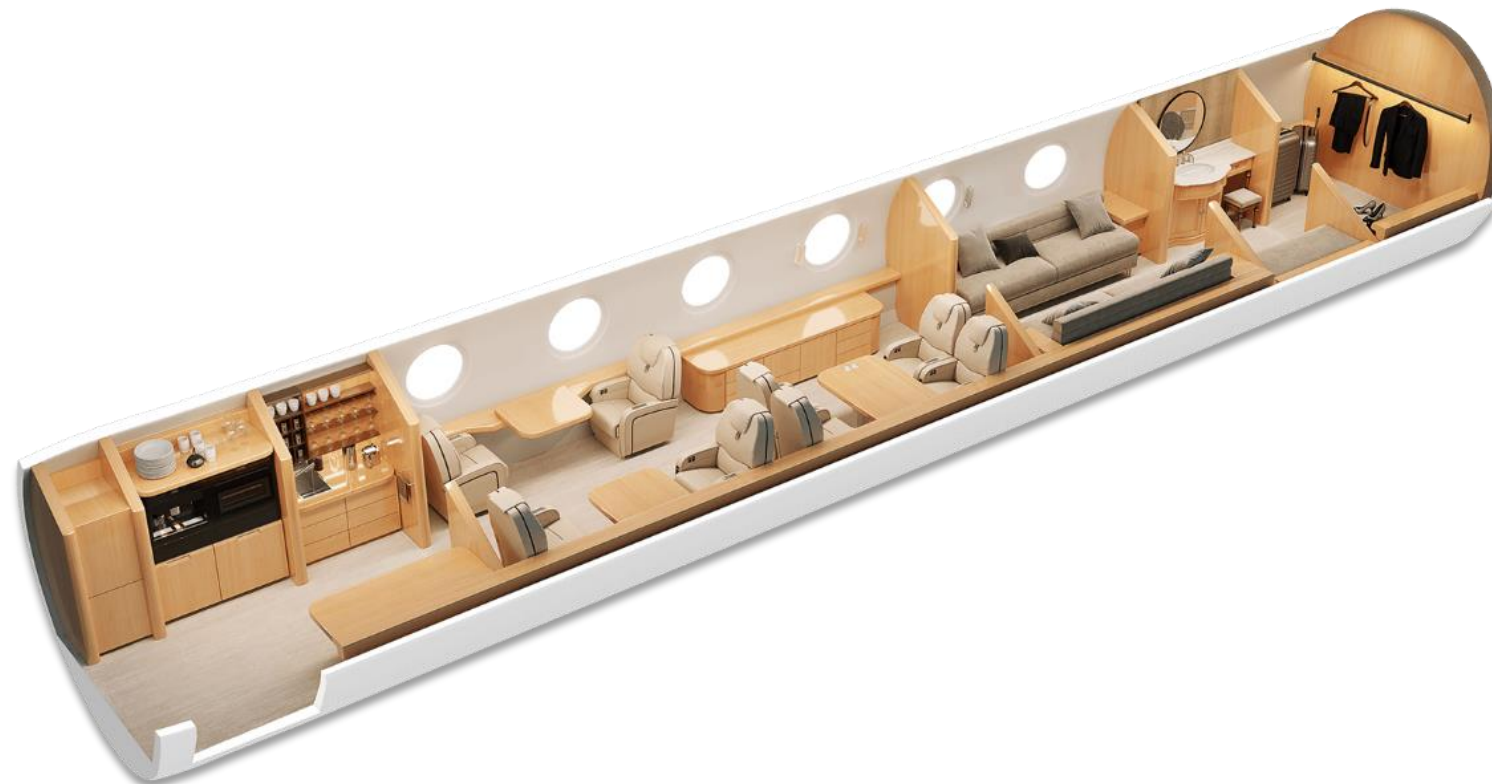

2013 G450 SPECIFICATIONS

INTERIOR

Features 3 Cabin with 14 Passengers + Flight Deck Crew + Fwd Galley and Annex having Quartz Polymer Countertops – Cappuccino Maker, Refrigerator with Freezer, Microwave Oven, Convection Oven, and with Forward Crew Lavatory and Aft Cabin VIP Lavatory.

Forward Cabin: Four (04) Seats in Club Arrangement with Pull-Out Tables

Mid Cabin: Four (04) Place Dining – Conference Group Opposite a Credenza for Storage

Aft Cabin: Double (02) 3 (Three)-Place Divans