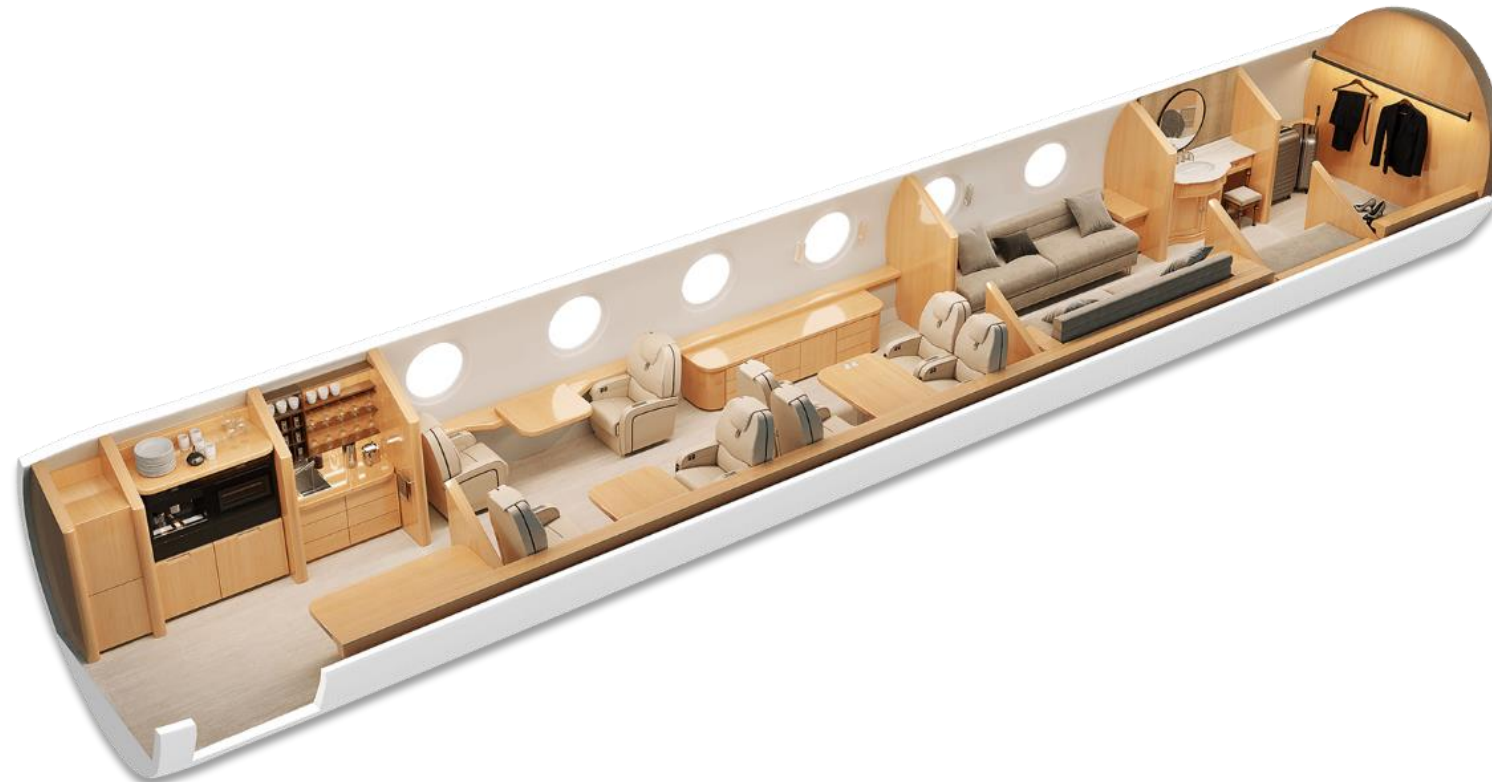

2013 G450 SPECIFICATIONS

INTERIOR

Features 3 Cabin with 14 Passengers + Flight Deck Crew + Fwd Galley and Annex having Quartz Polymer Countertops – Cappuccino Maker, Refrigerator with Freezer, Microwave Oven, Convection Oven, and with Forward Crew Lavatory and Aft Cabin VIP Lavatory.

Forward Cabin: Four (04) Seats in Club Arrangement with Pull-Out Tables

Mid Cabin: Four (04) Place Dining – Conference Group Opposite a Credenza for Storage

Aft Cabin: Double (02) 3 (Three)-Place Divans