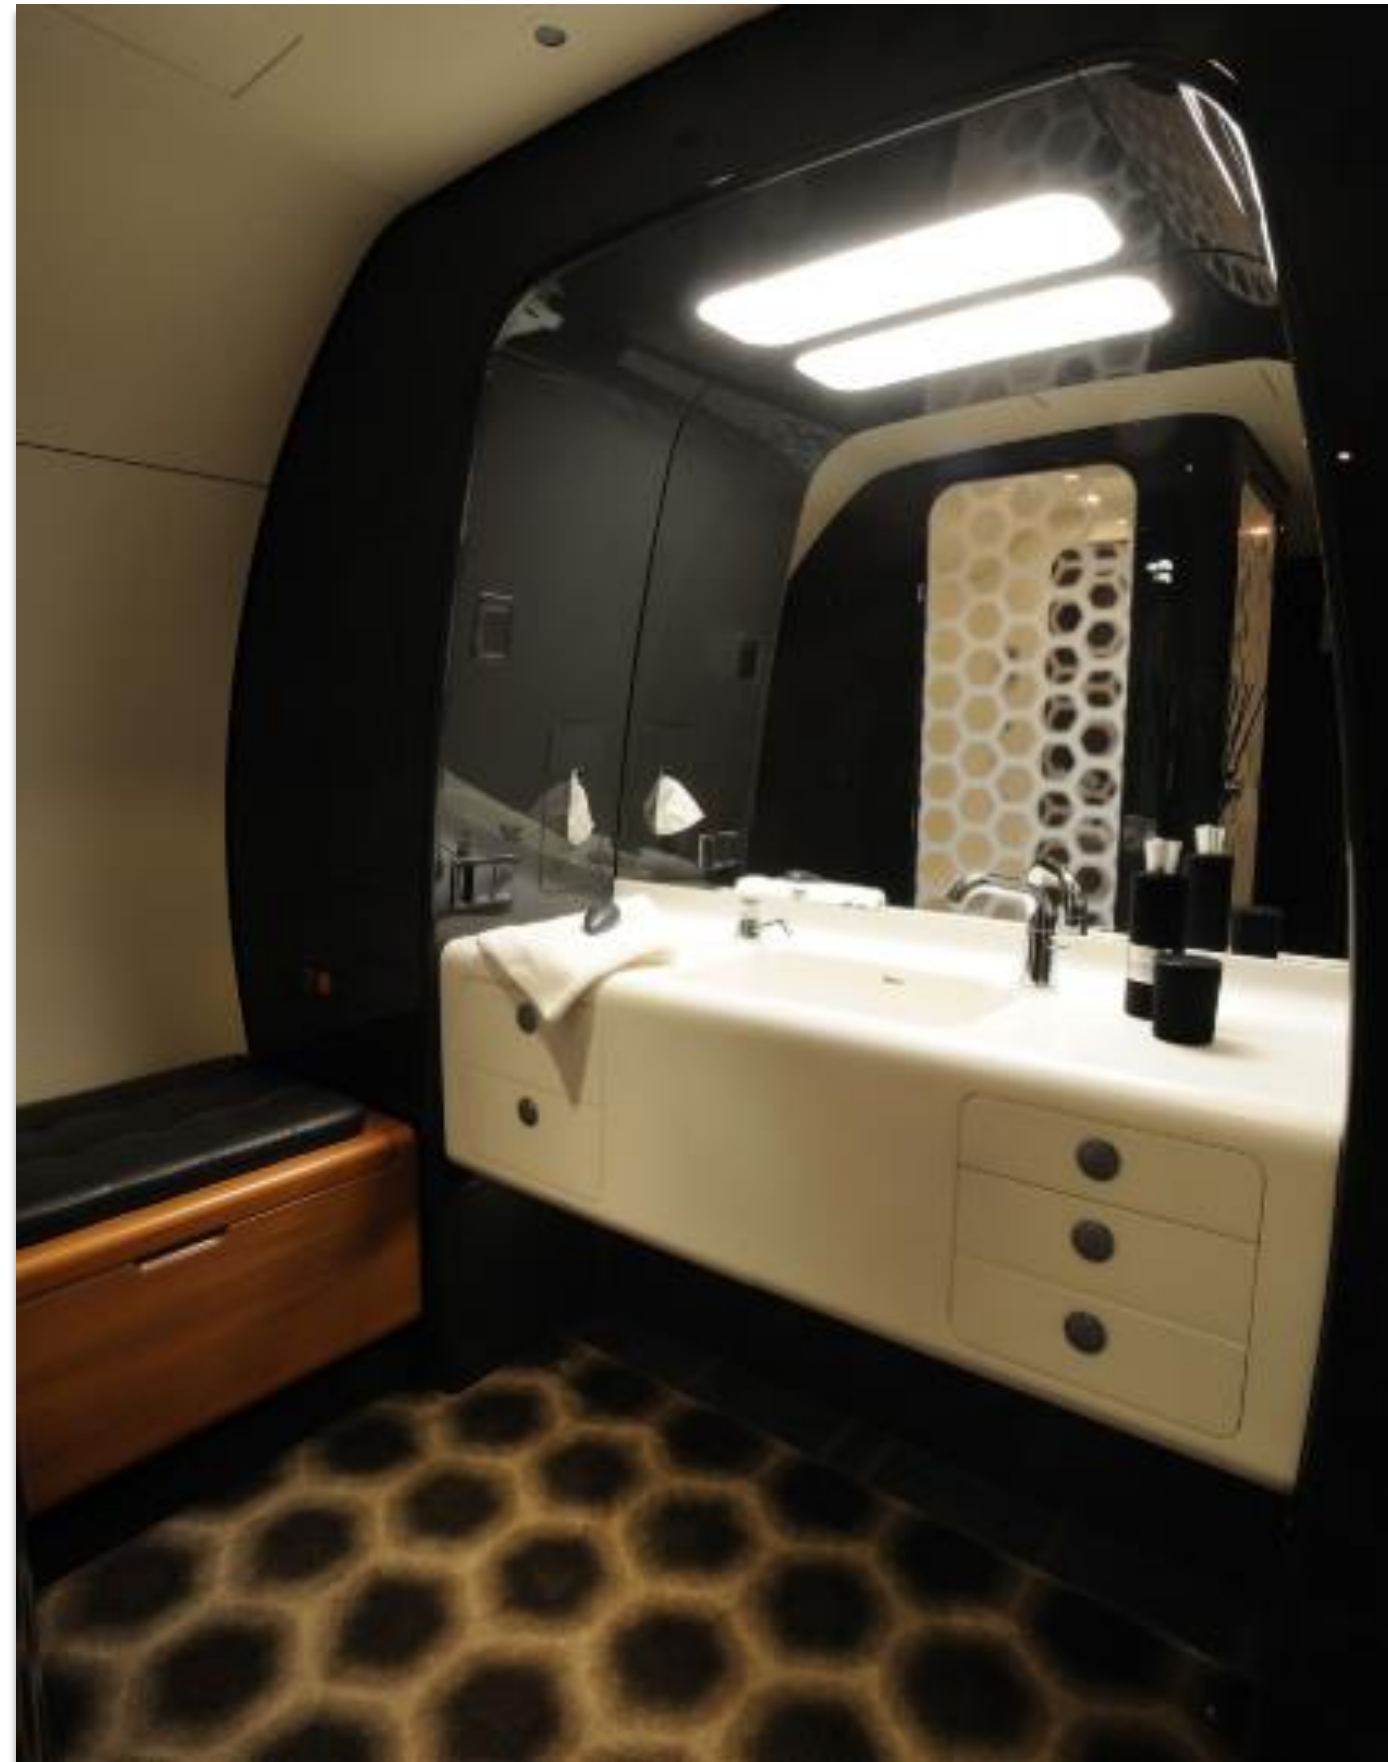

2014 BBJ2 SPECIFICATIONS

Aircraft specifications are subject to verification upon aircraft inspection by purchaser.
Aircraft availability is subject to prior sale or withdrawal from the market without prior written notice.